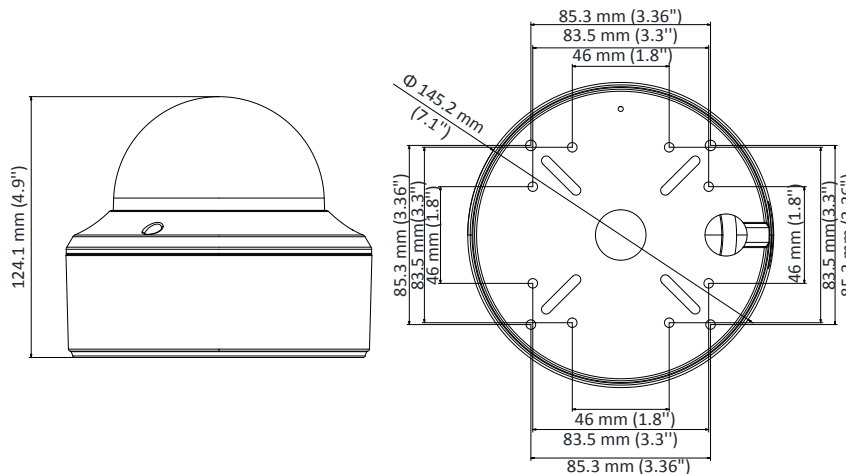

Order Model

DS-2CC52D9T-AVPIT3ZE

* PoC function is only available when cooperating with DS-1TPXXX.

Dimensions